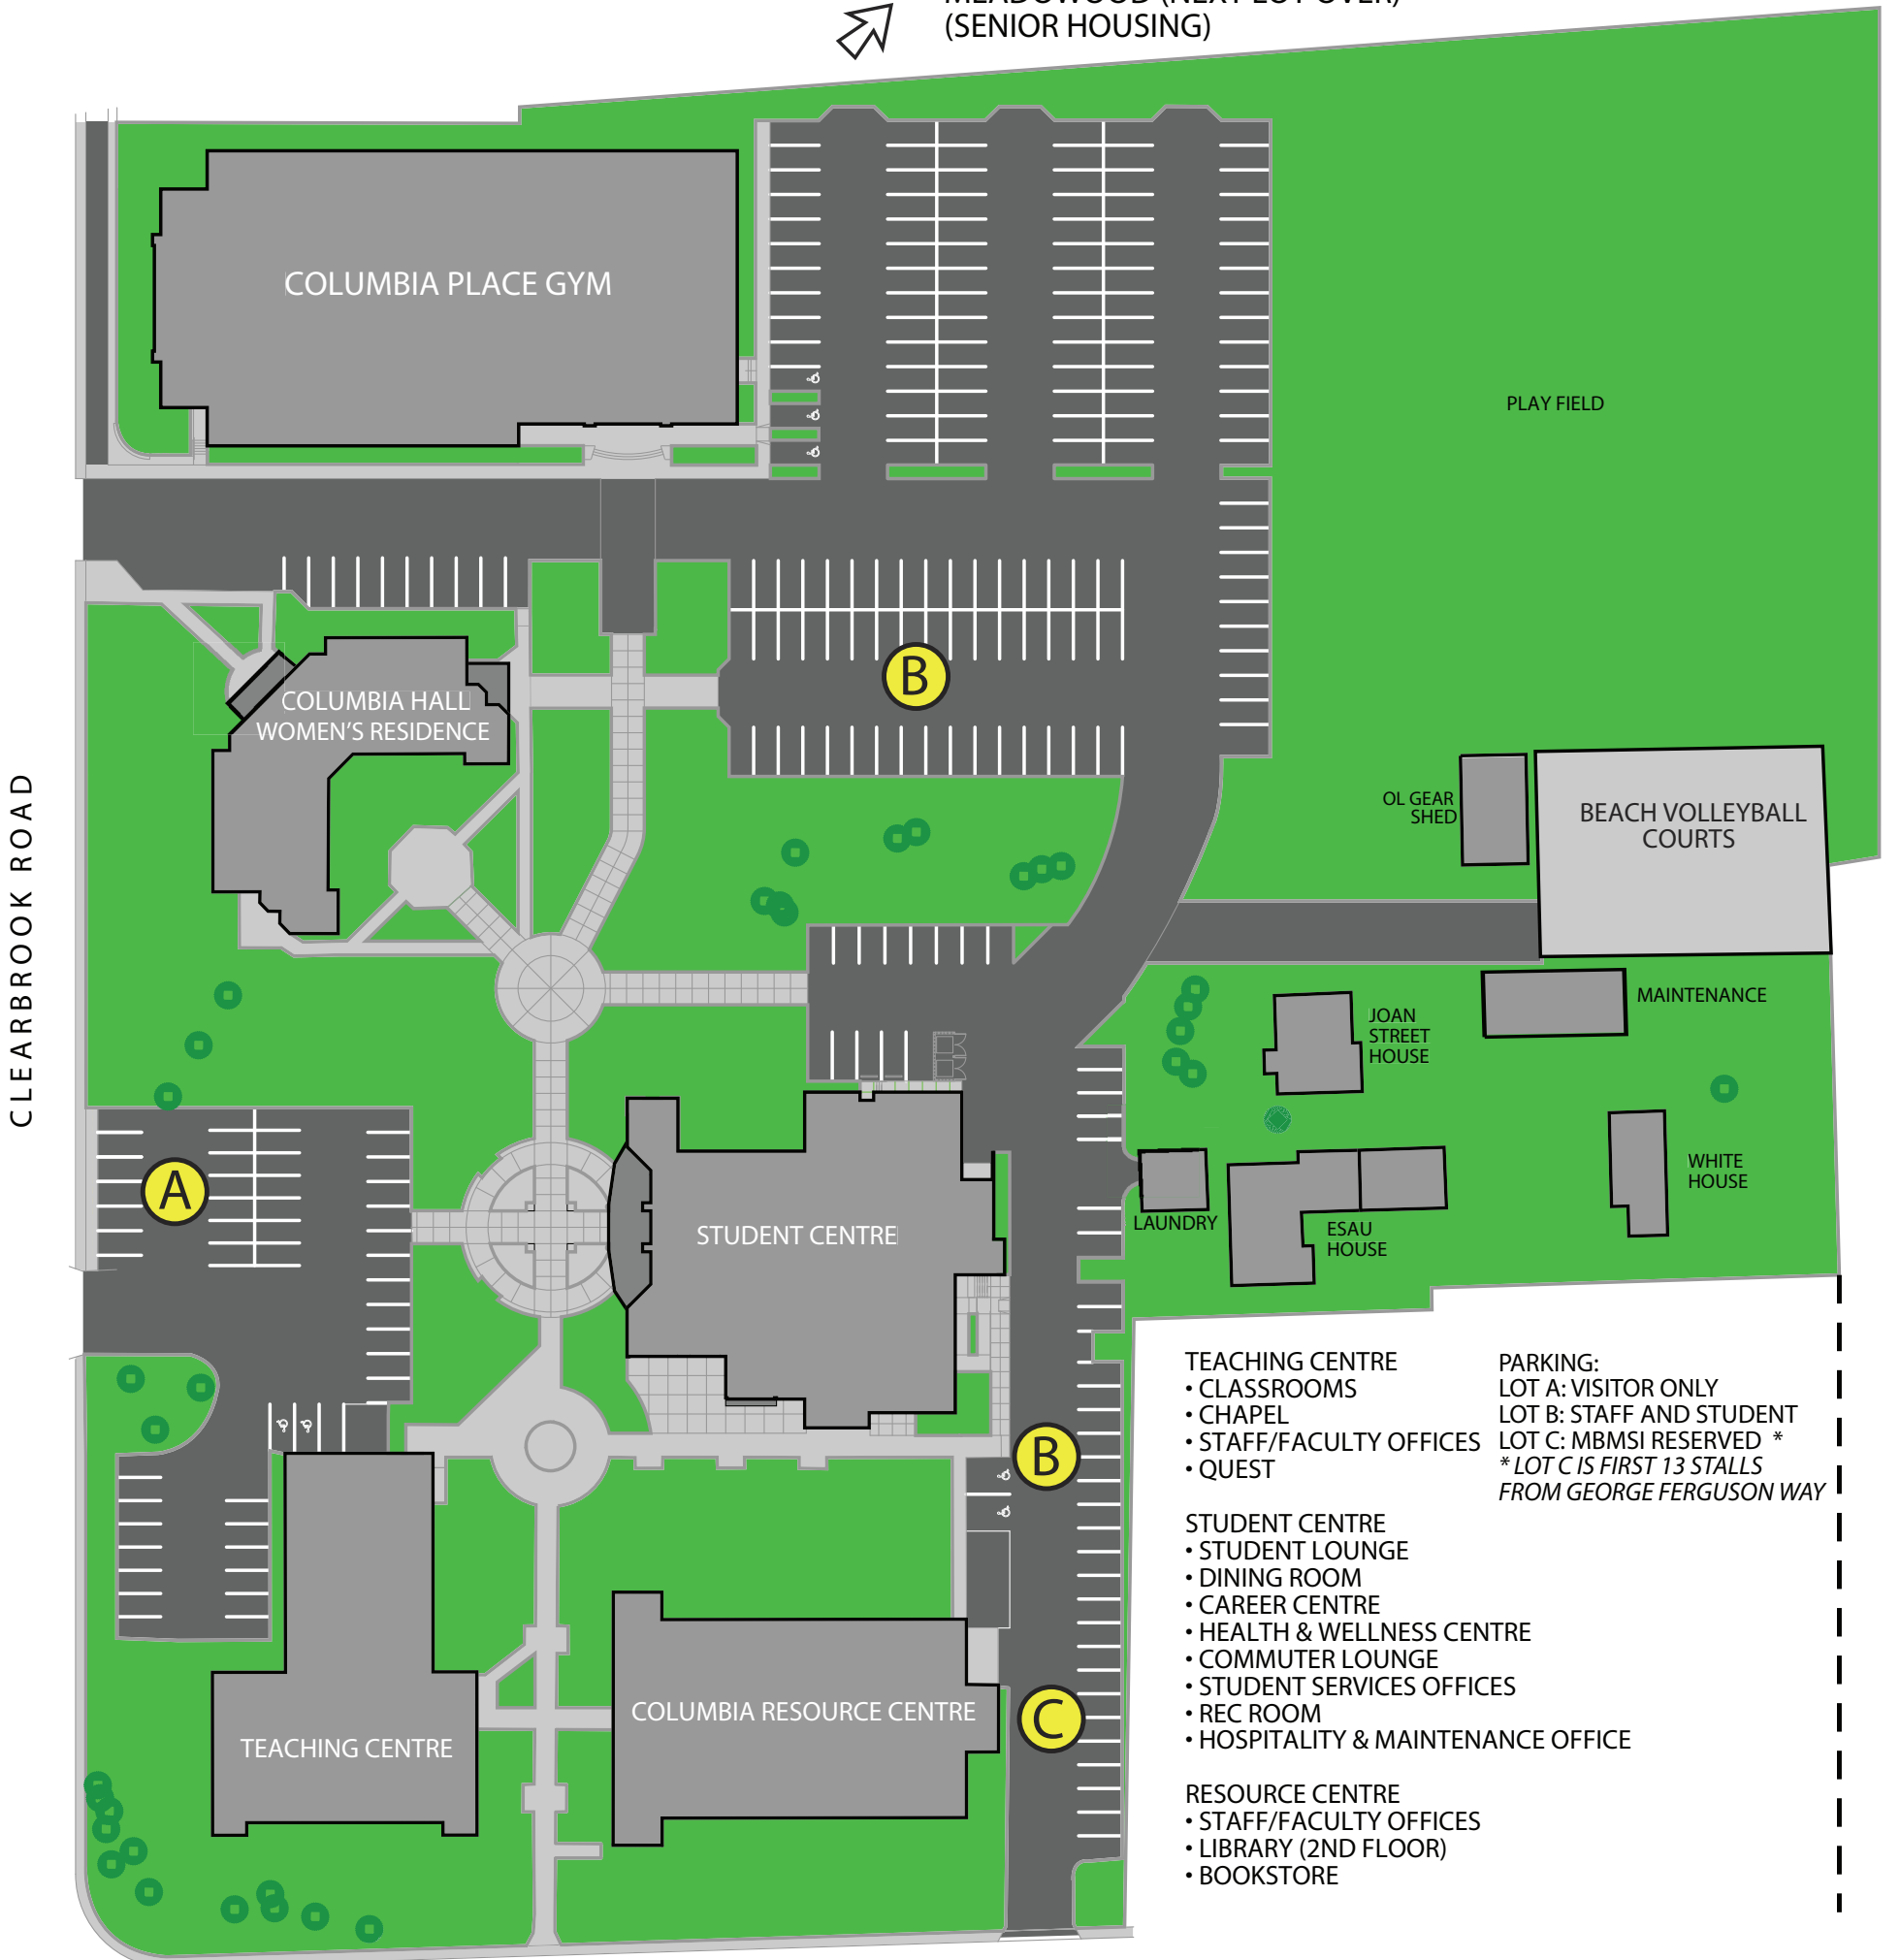

COLUMBIA BIBLE COLLEGE

Abbotsford, BC, Canada

MEADOWOOD (NEXT LOT OVER)
(SENIOR HOUSING)

CLEARBROOK ROAD

GEORGE FERGUSON WAY

- TEACHING CENTRE
 - CLASSROOMS
 - CHAPEL
 - STAFF/FACULTY OFFICES
 - QUEST
 - STUDENT CENTRE
 - STUDENT LOUNGE
 - DINING ROOM
 - CAREER CENTRE
 - HEALTH & WELLNESS CENTRE
 - COMMUTER LOUNGE
 - STUDENT SERVICES OFFICES
 - REC ROOM
 - HOSPITALITY & MAINTENANCE OFFICE
 - RESOURCE CENTRE
 - STAFF/FACULTY OFFICES
 - LIBRARY (2ND FLOOR)
 - BOOKSTORE
- PARKING:
 LOT A: VISITOR ONLY
 LOT B: STAFF AND STUDENT
 LOT C: MBMSI RESERVED *
 * LOT C IS FIRST 13 STALLS FROM GEORGE FERGUSON WAY

MONTECITO PLACE (2 LOTS OVER)
(MEN'S RESIDENCE)